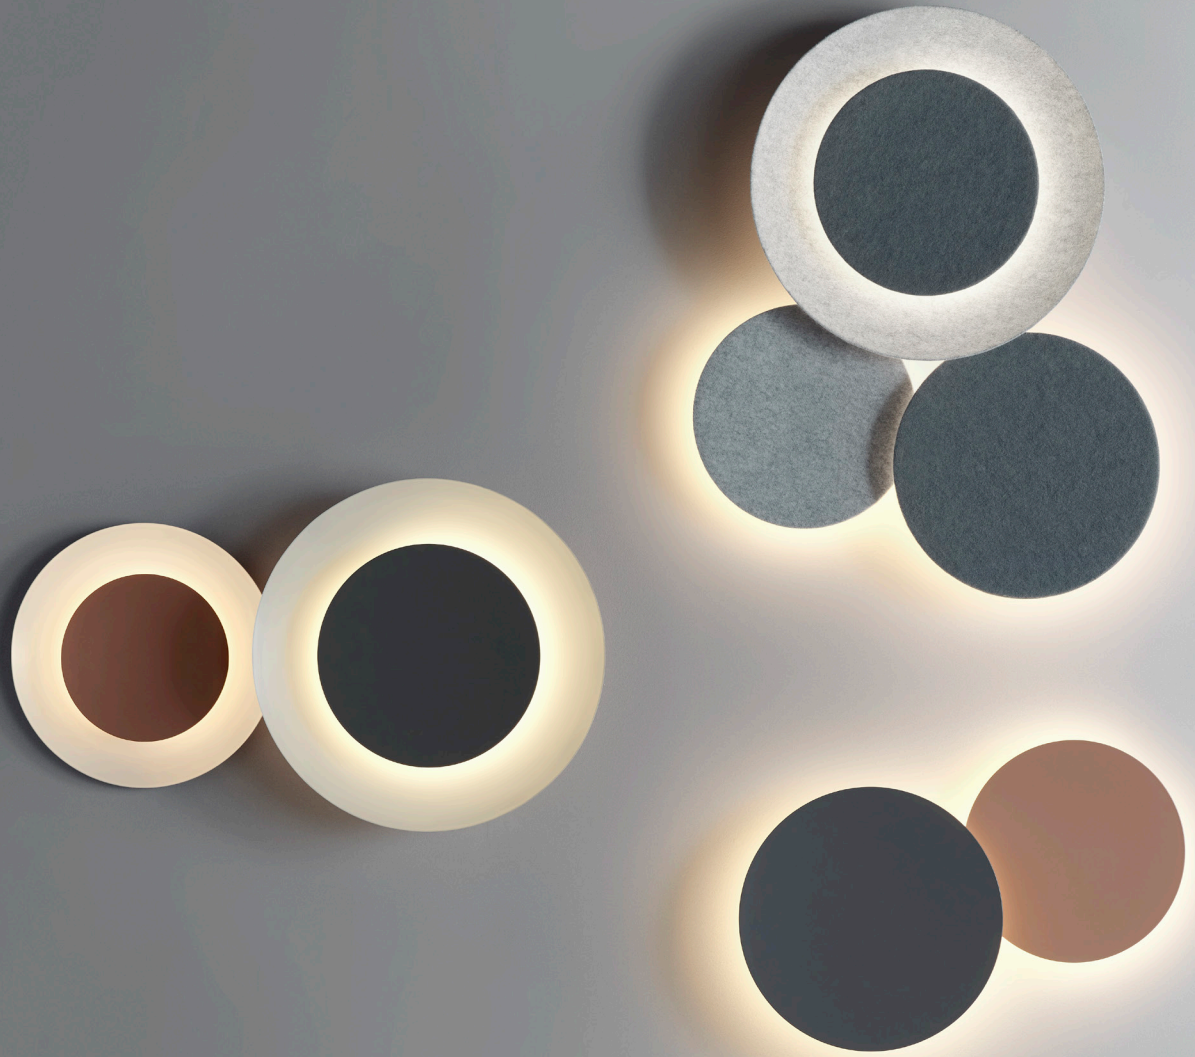

Puck Wall Art

Design by Jordi Vilardell.

Puck Wall Art is comprised of different disks to create a warm, visually sharp and mathematically creative effect. There are four sizes of disks, allowing the designer to play with varied combinations of indirect light. The resulting design comprises a set of highly dynamic, sculptural compositions.

Inspired by the iconic circle motif, wall light's simple, spherical forms can be superimposed on one another, lending an organic sensibility. Displayed as a pair or grouped together in customised installations, the orbs appear in silhouette, recalling a solar eclipse and forming a moody wall mural that pulses with a soft glow.

- 15 Grey L2 (NCS S 2500-N)
- 21 Grey D1 (NCS S 7000-N)
- 28 Brown M1 (NCS S 4020-Y60R)
- 72 Grey D1 & Grey L2
- 73 Brown M1 & Grey D1
- 76 Grey felt L1
- 77 Grey felt D1
- 71 Grey felt L1 & Grey felt D1

Shade: ABS.
 Diffuser: Polycarbonate.
 Wall support: Aluminum.
 Ring: Steel.

LED 2700 K. CRI>90. 110,7 lm/W.
 / 13: Dimming: 1-10V.
 / 14: Dimming: TRIAC.

Personalization options available
 - Configuration layout at vibia.com
 - LED 4000 K
 - Dimming: DALI, Push, Casambi
 Request more information.